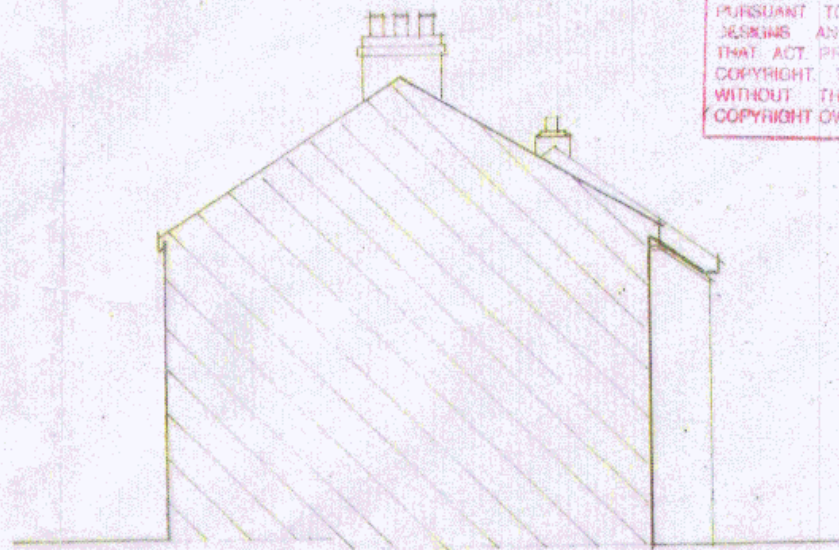

EAST ELEVATION

NORTH ELEVATION

WEST ELEVATION

SOUTH ELEVATION

THIS COPY HAS BEEN MADE BY OR WITH THE AUTHORITY OF RYDALE DISTRICT COUNCIL PURSUANT TO SECTION 47 OF THE COPYRIGHT, DESIGNS AND PATENTS ACT 1988. UNLESS THAT ACT PROVIDES A RELEVANT EXCEPTION TO COPYRIGHT, THE COPY MUST NOT BE COPIED WITHOUT THE PRIOR PERMISSION OF THE COPYRIGHT OWNER.

	
Project: Greenview, Page Lane, Wombledon	
Title: Existing Elevations	
Date: August 2014	Scale: 1:100 @ A3
Drawing number: PL/149/03	
Do not scale – check all dimensions on site. Copyright remains with the DC Architectural Design.	
DC Architectural Design Lund Court House Nawton York YO62 7TZ T 01751 430932 M 07768 960326 E info@dcarchitecturaldesign.co.uk www.dcarchitecturaldesign.co.uk	