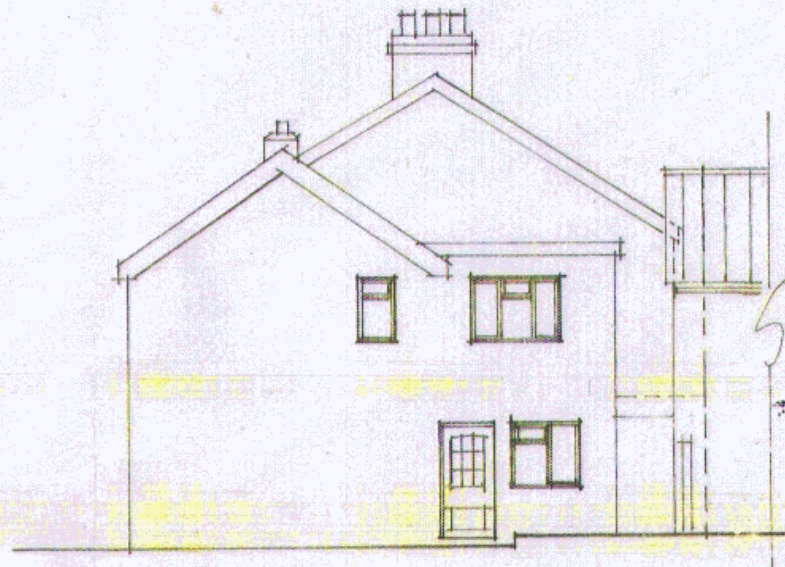

EAST ELEVATION

NORTH ELEVATION

WEST ELEVATION

SOUTH ELEVATION

THIS COPY HAS BEEN MADE BY OR WITH THE AUTHORITY OF RYDALE DISTRICT COUNCIL PURSUANT TO SECTION 47 OF THE COPYRIGHT, DESIGNS AND PATENTS ACT 1988. UNLESS THAT ACT PROVIDES A RELEVANT EXCEPTION TO COPYRIGHT, THE COPY MUST NOT BE COPIED WITHOUT THE PRIOR PERMISSION OF THE COPYRIGHT OWNER.

	
Project: Greenview, Page Lane, Wombledon	
Title: Existing Elevations	
Date: August 2014	Scale: 1:100 @ A3
Drawing number: PL/149/03	
Do not scale – check all dimensions on site. Copyright remains with the DC Architectural Design.	
DC Architectural Design Lund Court House Nawton York YO62 7TZ T 01751 430932 M 07768 960326 E info@dcarchitecturaldesign.co.uk www.dcarchitecturaldesign.co.uk	