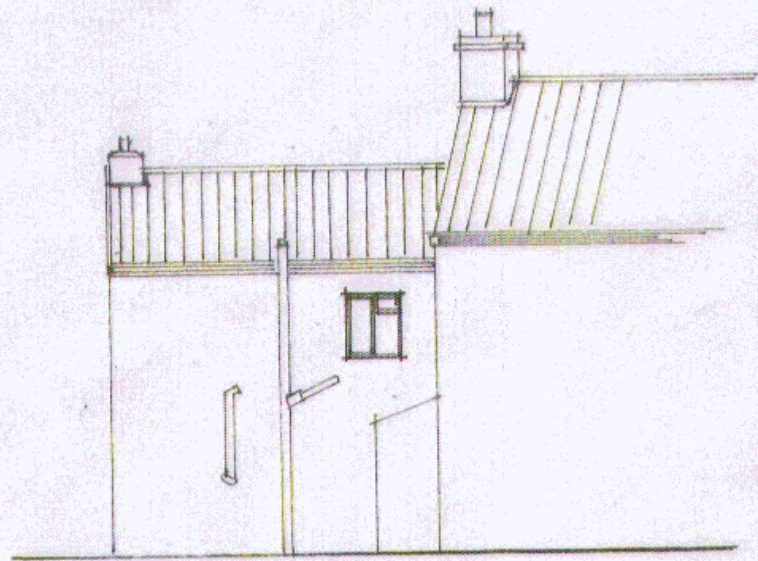

EAST ELEVATION

NORTH ELEVATION

WEST ELEVATION

SOUTH ELEVATION

THIS COPY HAS BEEN MADE BY OR WITH THE AUTHORITY OF RYDALE DISTRICT COUNCIL PURSUANT TO SECTION 47 OF THE COPYRIGHT, DESIGNS AND PATENTS ACT 1988. UNLESS THAT ACT PROVIDES A RELEVANT EXCEPTION TO COPYRIGHT, THE COPY MUST NOT BE COPIED WITHOUT THE PRIOR PERMISSION OF THE COPYRIGHT OWNER.

	
Project: Greenview, Page Lane, Wombledon	
Title: Existing Elevations	
Date: August 2014	Scale: 1:100 @ A3
Drawing number: PL/149/03	
Do not scale – check all dimensions on site. Copyright remains with the DC Architectural Design.	
DC Architectural Design Lund Court House Nawton York YO62 7TZ T 01751 430932 M 07768 960326 E info@dcarchitecturaldesign.co.uk www.dcarchitecturaldesign.co.uk	